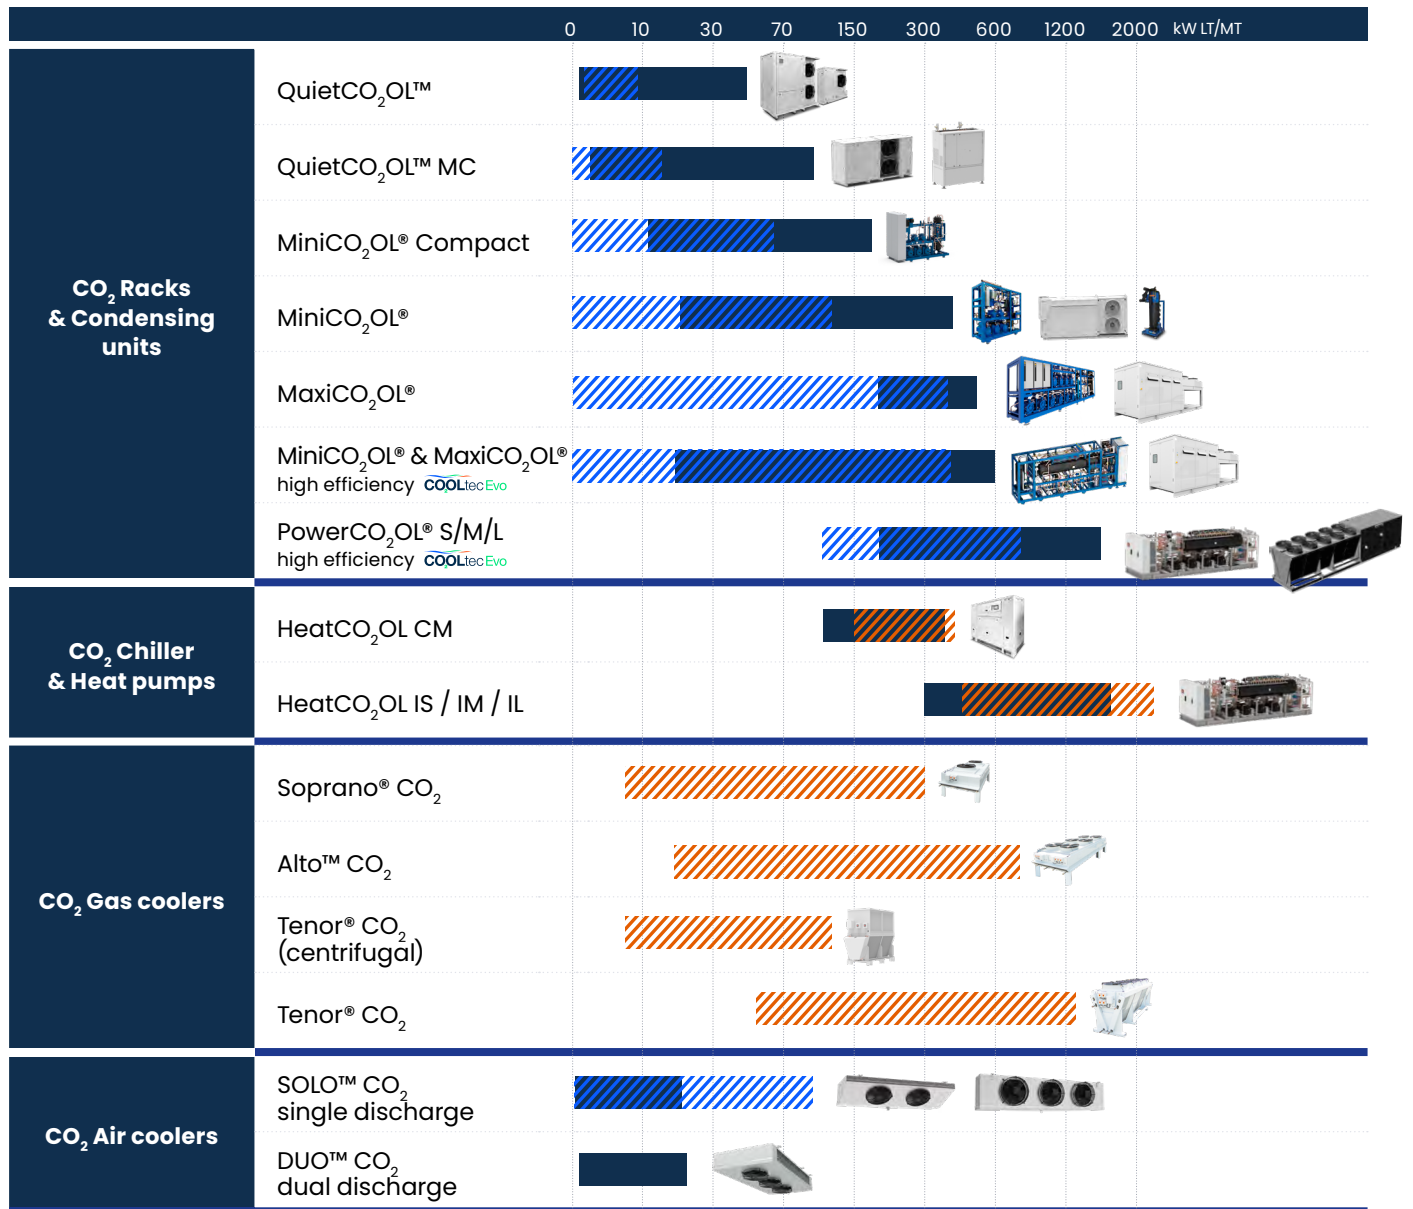

Products panorama

LT MT HEAT

Brochures